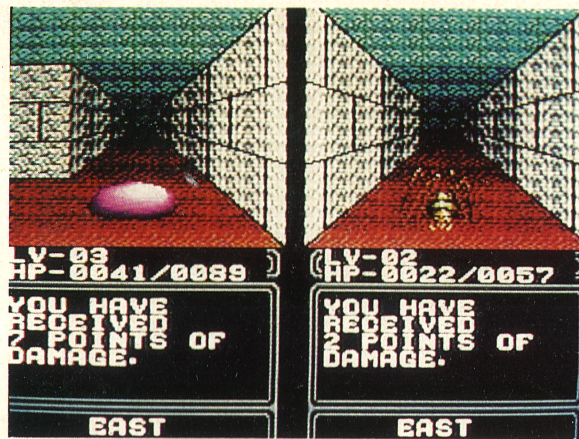

DOUBLE DUNGEONSTM

16-BIT GRAPHICS
ROLE-PLAYING GAME

Summoned by the King, you are the last hope of a once peaceful land. Journey deep within the earth on your quest to destroy a strange, unnatural force. With new "split screen" action you and a partner can work together to uncover the mysteries of the eerie underground labyrinth and its evil inhabitants. Face the Death Crow, Pumpkin Head, and Savage Elf in over 22 levels of chilling adventure. You won't want to travel alone—and you don't have to!

- Number of players: 1 or 2
TurboTapTM required for multiple players
- Number of levels: 22
- Special feature: Split screen action
- Ages: 8 years to adult

TurboChipTM Game Cards operate only on the TurboGrafxTM-16 Entertainment SuperSystem.
Game copyright 1990 NCS
© 1990 NEC Technologies, Inc.
1255 Michael Drive
Wood Dale, IL 60191
TGX020036